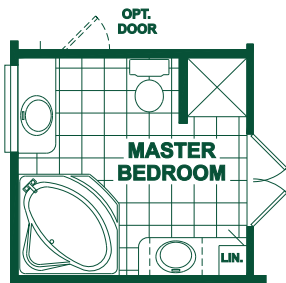

## MODEL: 334

16'x76' (80' OVERALL)  
APPROX. 1178.00 SQ. FT.  
3 BEDROOMS, 2 BATHS

**LUXURY BATH  
W/32" SHOWER**

**OPT. 48" SHOWER  
LUXURY BATH ONLY**