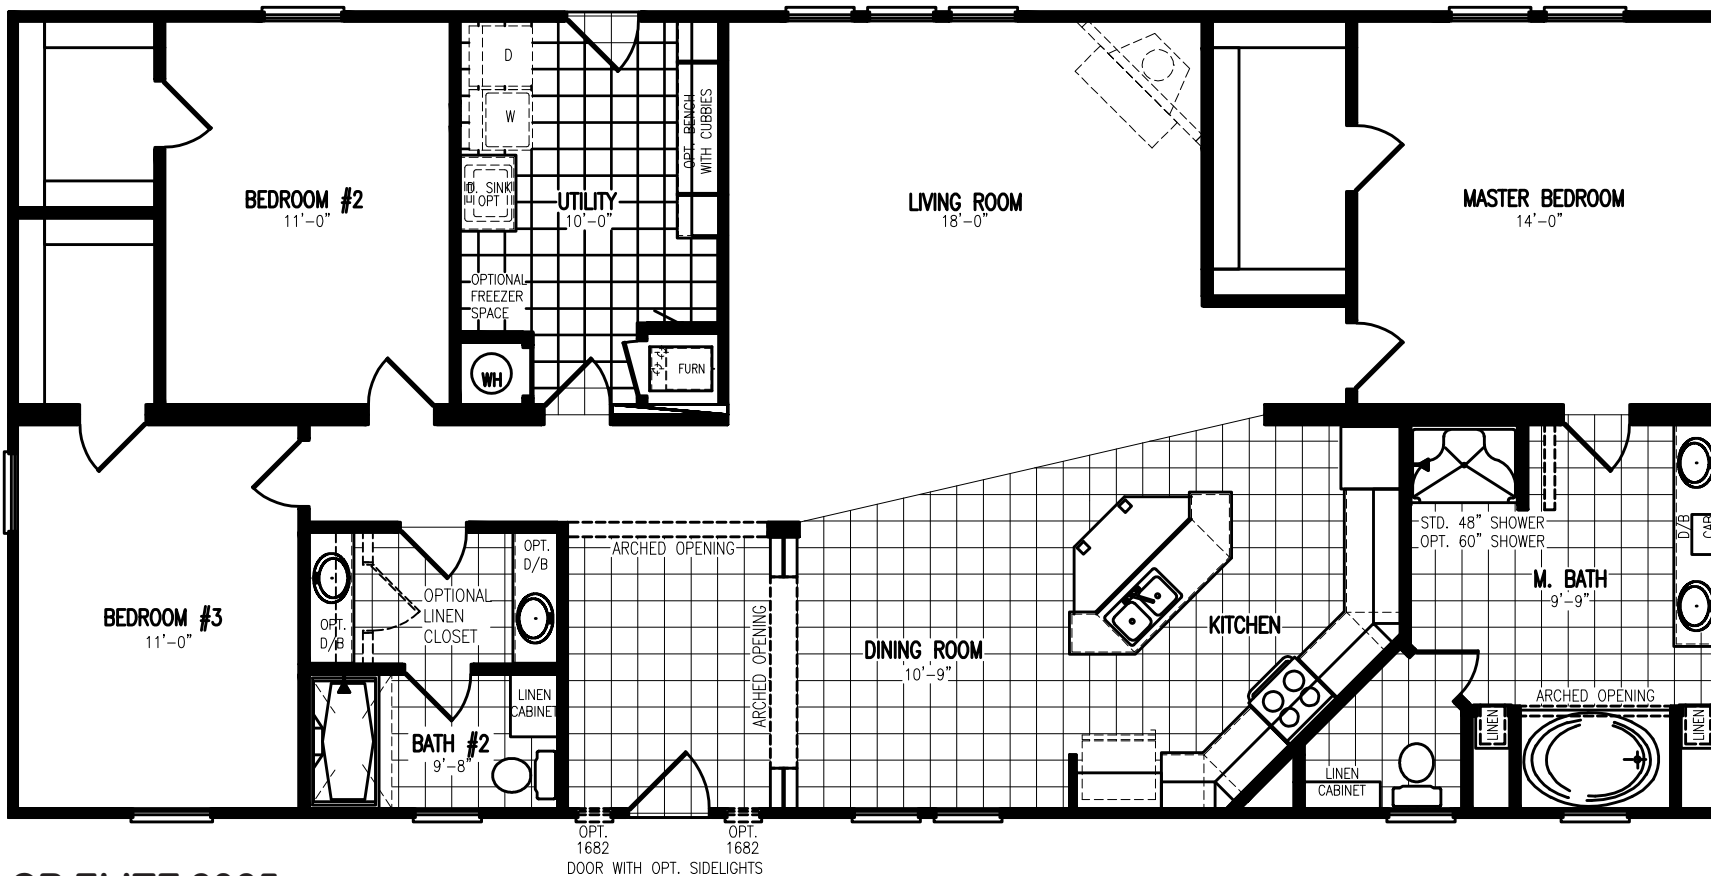

Cedar Ridge

ELITE

CR ELITE 3065

30 x 64 (68) 1,920 Lvg.Sq.Ft.

3 Bedroom 2 Bath

Rev. 3-5-14

Due to continued improvements and material change, specifications may change without notice