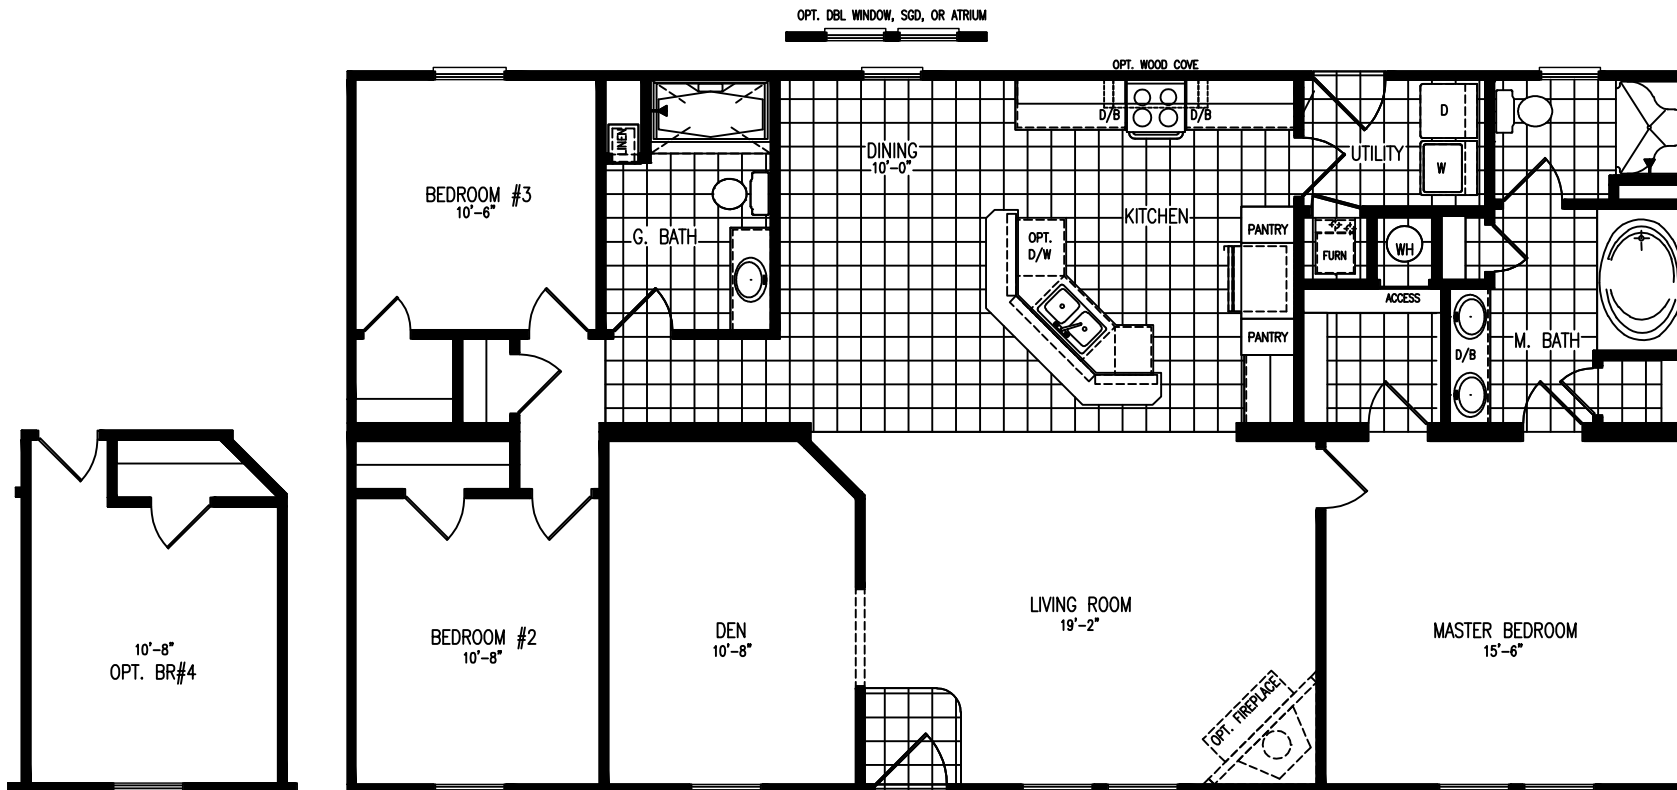

## ELITE

**CR ELITE 3057**  
 30 x 56 (60) 1,680 Lvg. Sq. Ft.  
 3 or 4 Bedroom 2 Bath  
 Rev. 2-28-14

Due to continued improvements and material change, specifications may change without notice