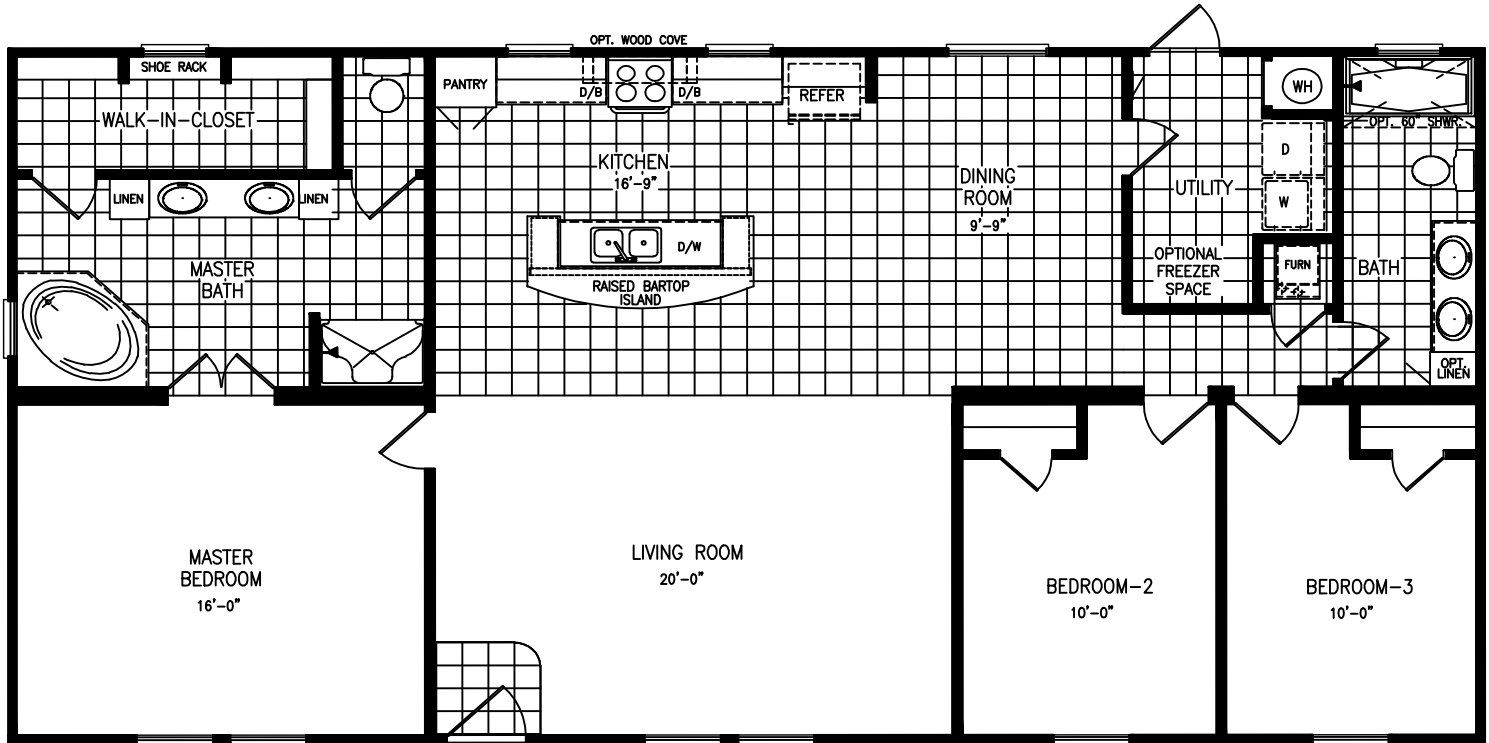

Optional Master Bath

AR-3056-13
30 x 56 (60) 1,680 Lvg.Sq.Ft.
3 Bedroom 2 Bath

Due to continued improvements and material change, specifications may change without notice