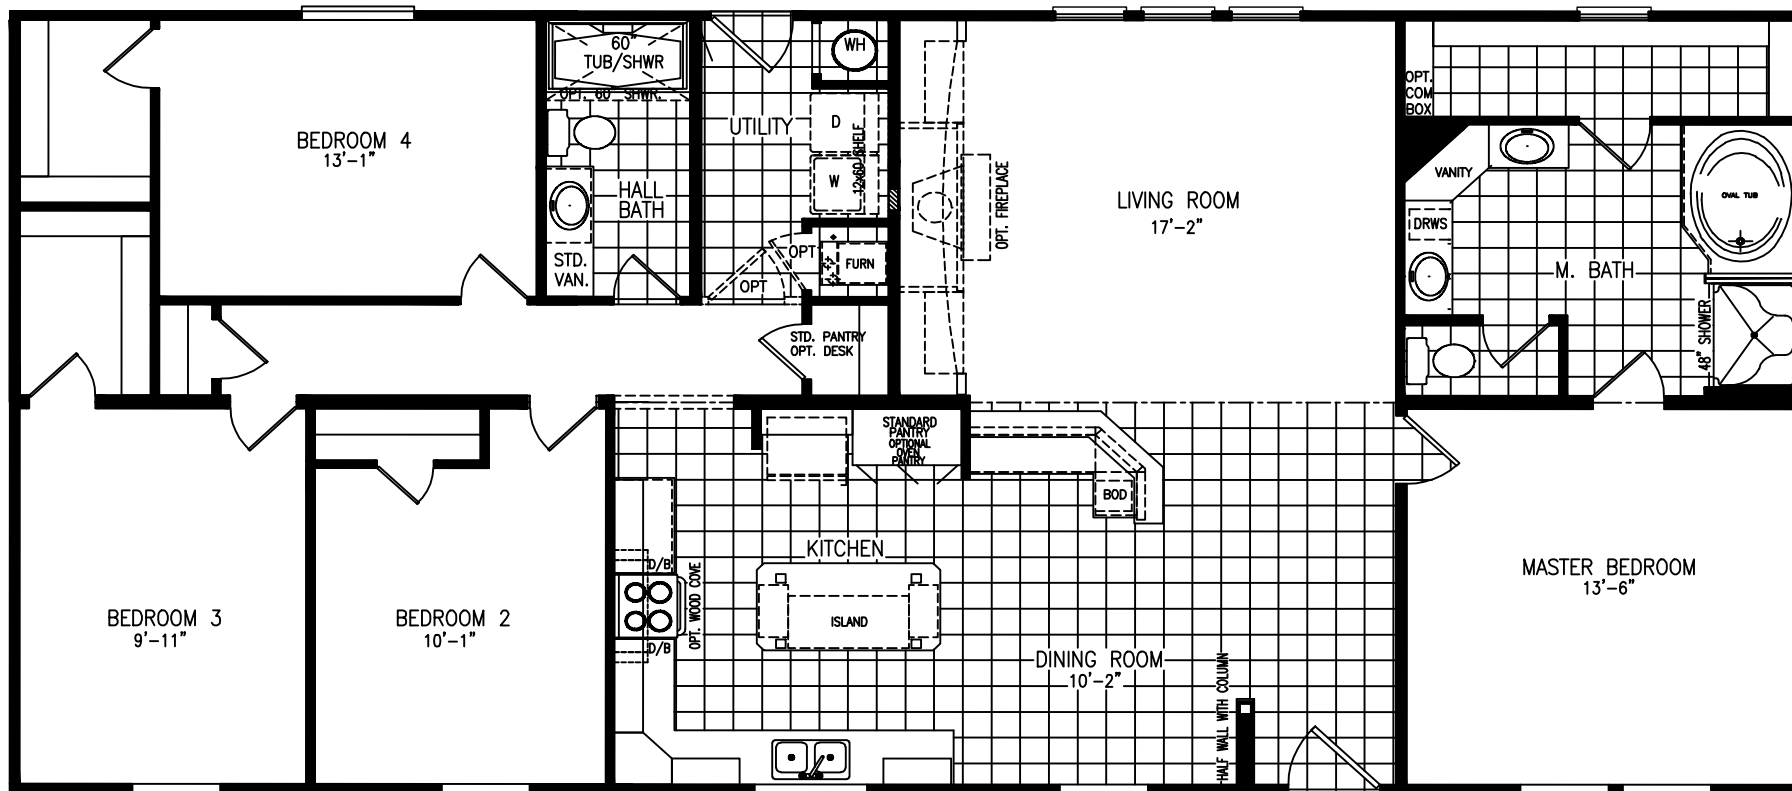

Cedar Ridge

ELITE

CR ELITE FLEX 62-4

30 x 62 (66) 1,860 Lvg.Sq.Ft.

4 Bedroom 2 Bath

Due to continued improvements and material change, specifications may change without notice