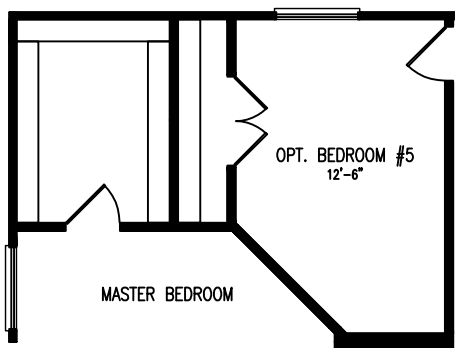

Cedar Ridge

ELITE

CR ELITE 3556
 45 x 56 (60) 2,520 Lvg.Sq.Ft.
 4 Bedroom 2 Bath
 Rev. 2-14-14

Due to continued improvements and material change, specifications may change without notice