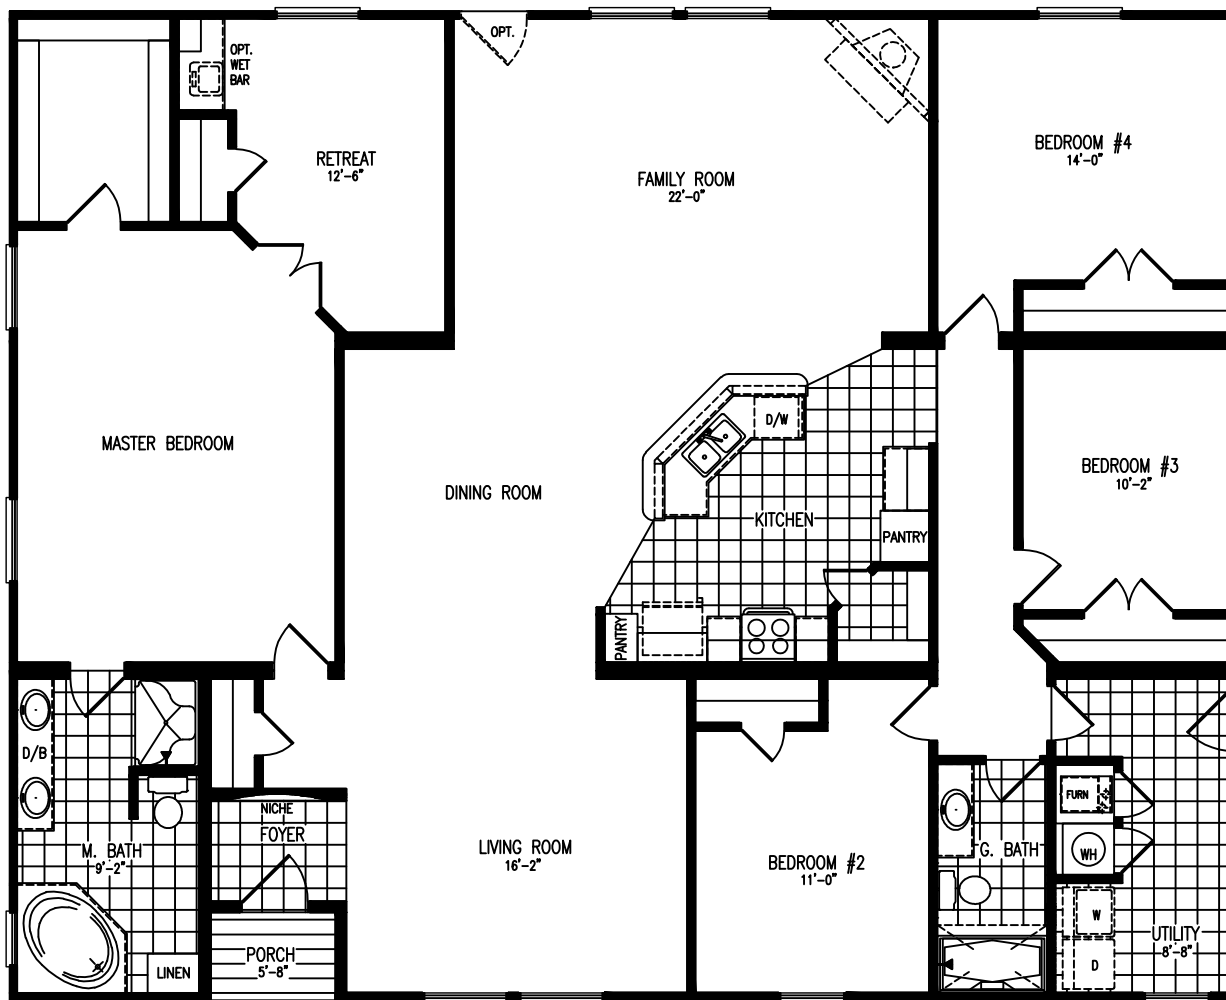

Cedar Ridge

ELITE

CR ELITE 3556
 45 x 56 (60) 2,520 Lvg.Sq.Ft.
 4 Bedroom 2 Bath
 Rev. 2-14-14

Due to continued improvements and material change, specifications may change without notice