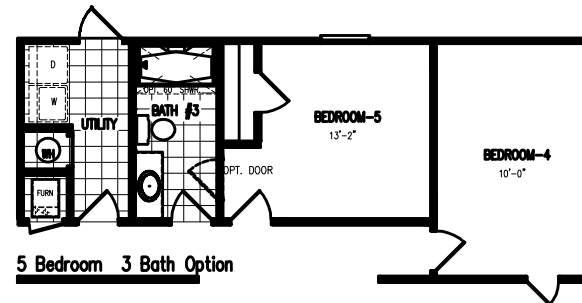

CR ELITE 3077
30 x 76 (80) 2,280 Lvg.Sq.Ft.
4 or 5 Bedroom 2 or 3 Bath
Rev. 2-28-14

Due to continued improvements and material change, specifications may change without notice