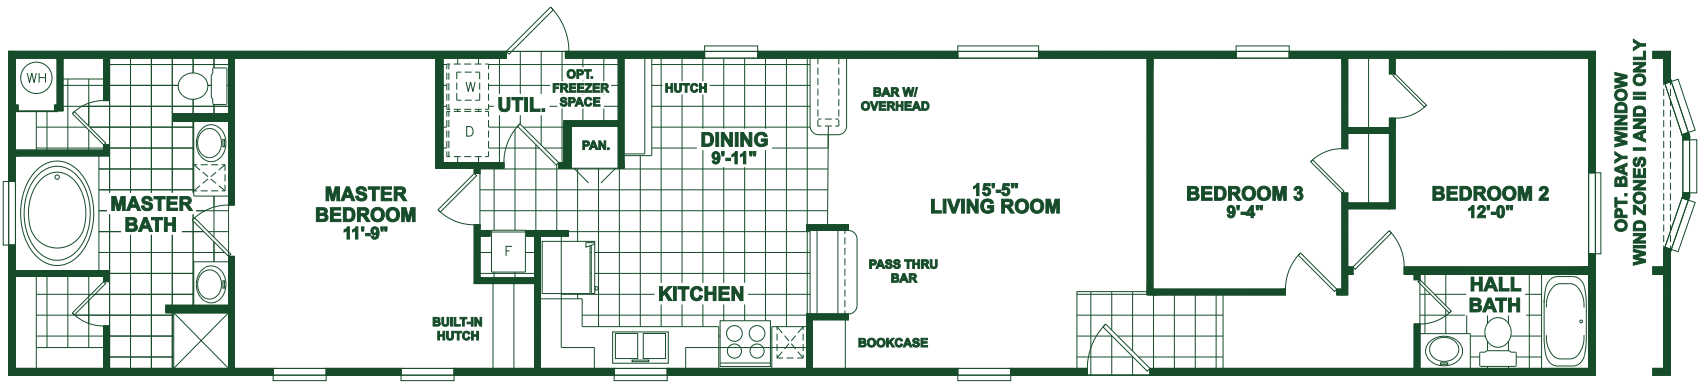

CROWN MANOR

MODEL: 377
 16x76' (80' OVERALL)
 APPROX. 1178.00 SQ. FT.
 3 BEDROOMS, 2 BATHS

All homes meet or exceed all H.U.D. Federal Construction and Safety Standards. Specifications and pricing are subject to change without notice. Tires and axles may have been recycled after close inspection for safety and appearance. Add 4 feet (approx.) to length dimension for hitch. All measurements are nominal. © 2004 American Homestar of Lancaster, L.P. All rights reserved.