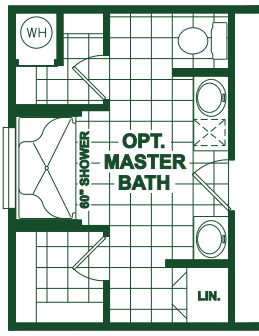

CROWN MANOR

MODEL: 377
 16x76' (80' OVERALL)
 APPROX. 1178.00 SQ. FT.
 3 BEDROOMS, 2 BATHS

All homes meet or exceed all H.U.D. Federal Construction and Safety Standards. Specifications and pricing are subject to change without notice. Tires and axles may have been recycled after close inspection for safety and appearance. Add 4 feet (approx.) to length dimension for hitch. All measurements are nominal. © 2004 American Homestar of Lancaster, L.P. All rights reserved.