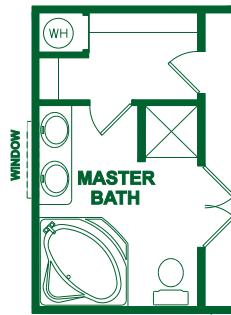

MODEL 320
 16'x76' (80' OVERALL)
 APPROX 1178 SQ. FT.
 3 BEDROOMS, 2 BATHS

OPT. LUXURY BATH