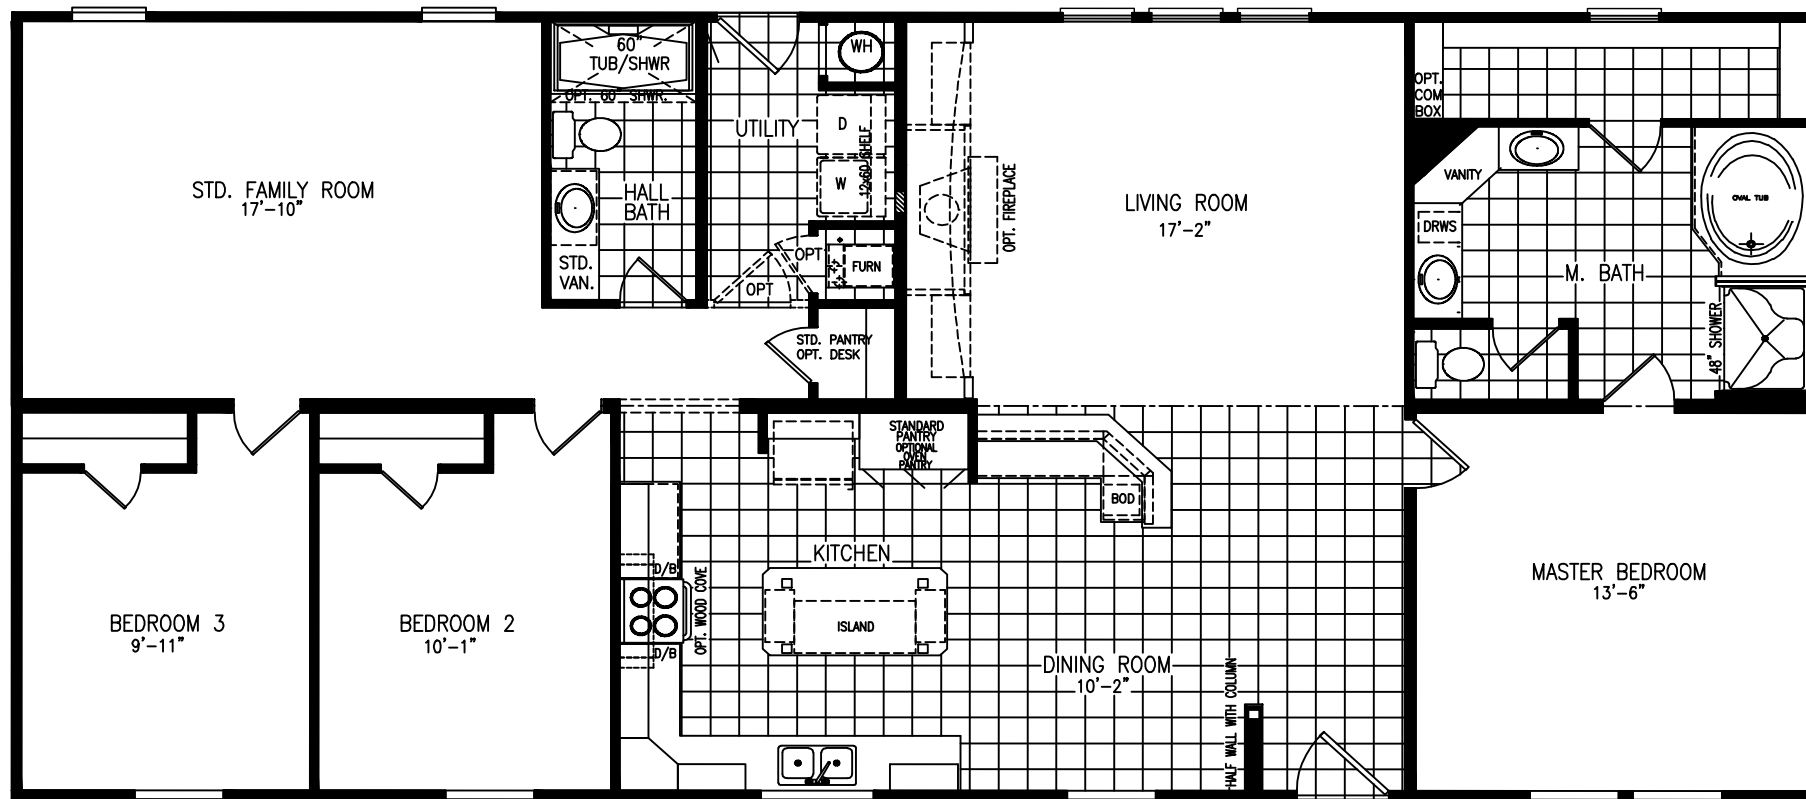

Cedar Ridge

ELITE

CR ELITE FLEX 62-2

30 x 62 (66) 1,860 Lvg. Sq. Ft.

3 Bedroom 2 Bath 2 LR

Due to continued improvements and material change, specifications may change without notice