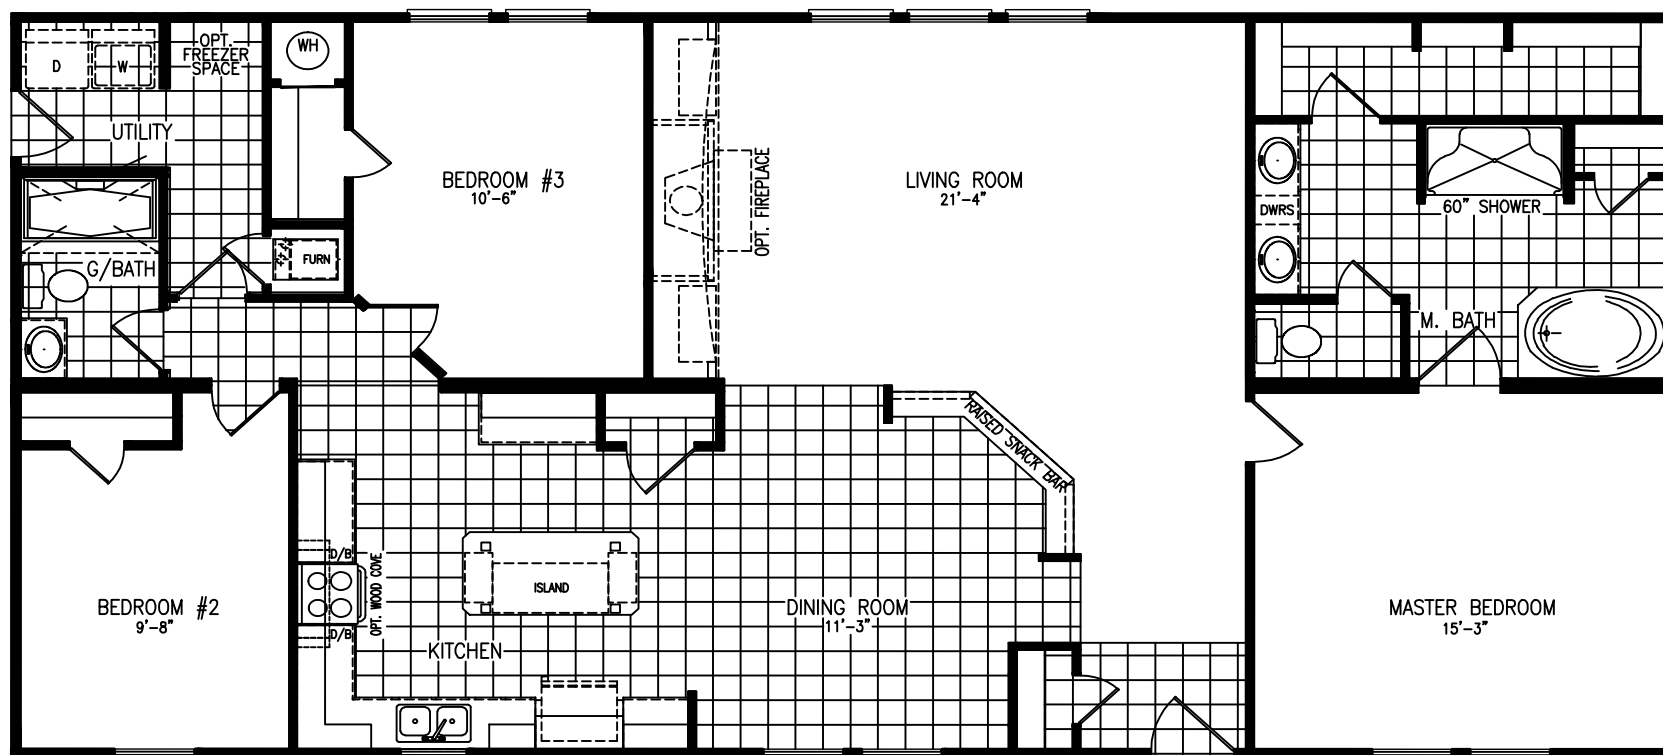

Cedar Ridge

ELITE

OPT. 60" SHOWER W/SEAT

CR ELITE 3061
 30 x 60 (64) 1,800 Lvg.Sq.Ft.
 3 Bedroom 2 Bath

Due to continued improvements and material change, specifications may change without notice