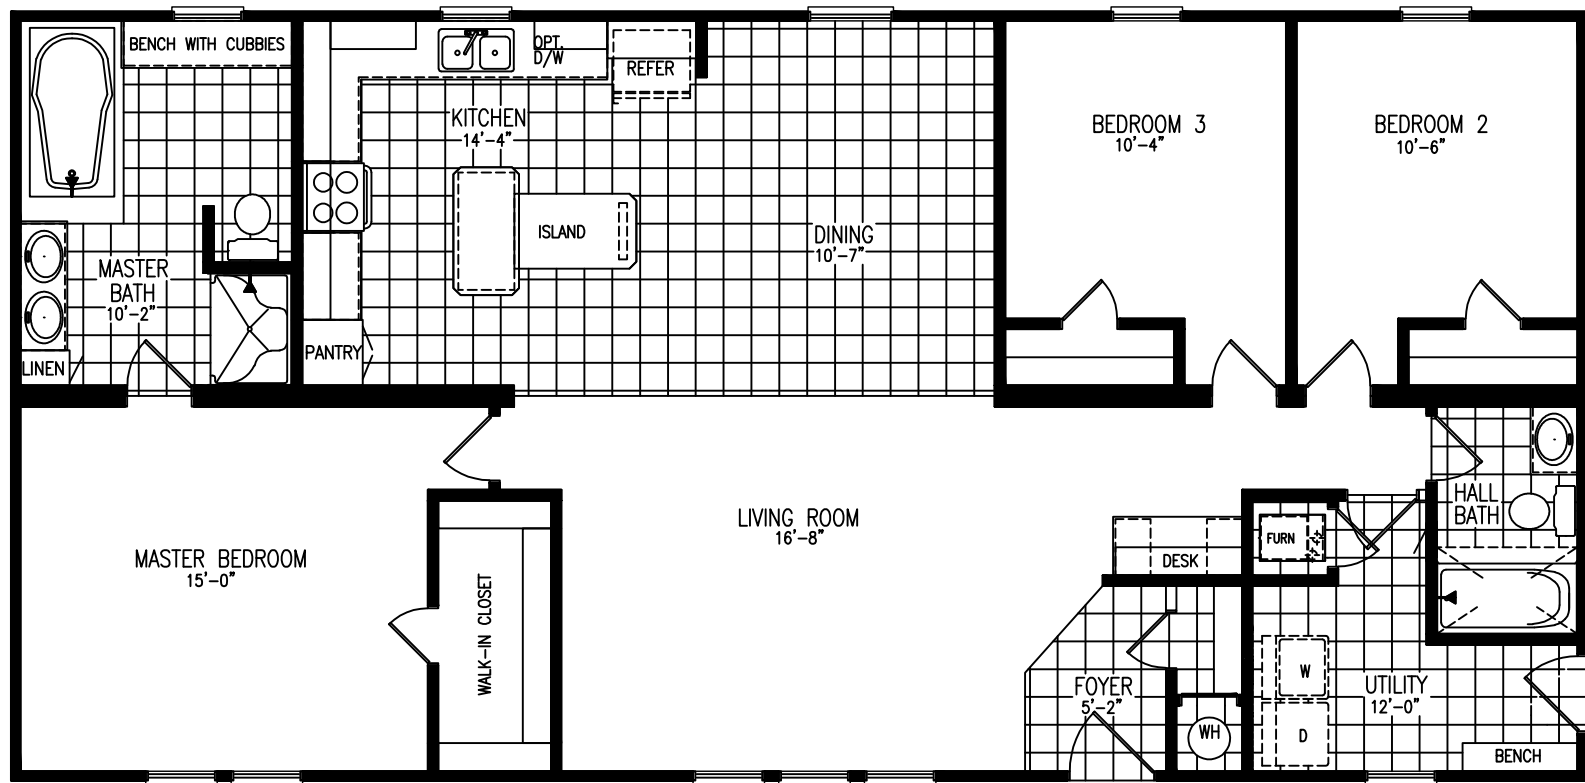

### CR ELITE 2856

28 x 56 (60) 1,530 Lvg.Sq.Ft.

3 Bedroom 2 Bath

Rev. 2-28-14

Due to continued improvements and material change, specifications may change without notice