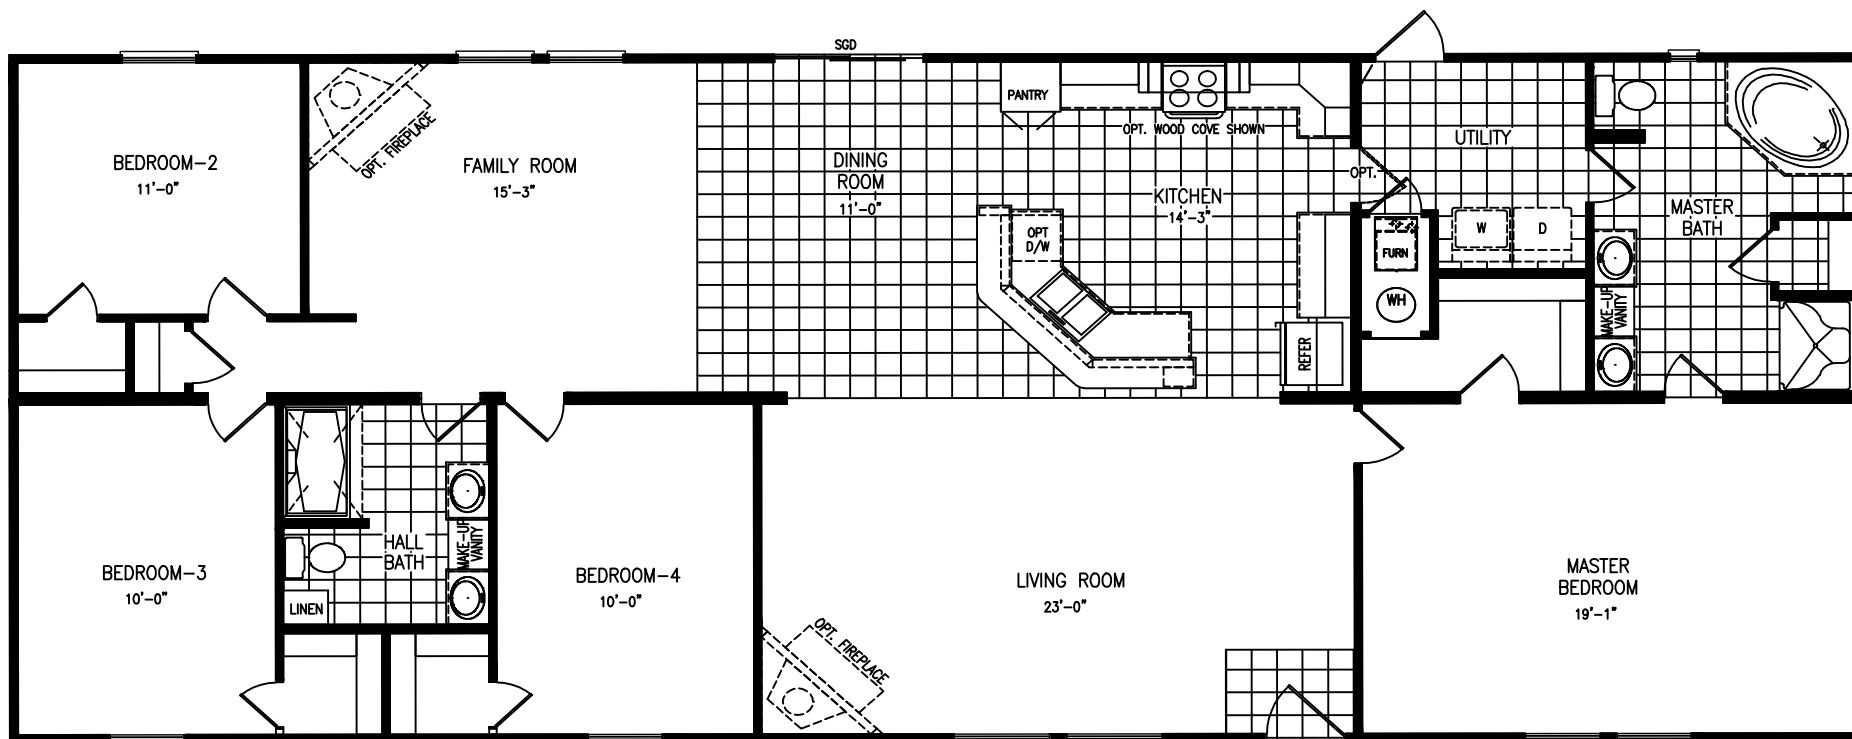

### CR ELITE 3073

30 x 72 (76) 2,160 Lvg.Sq.Ft.

4 Bedroom 2 Bath

Due to continued improvements and material change, specifications may change without notice