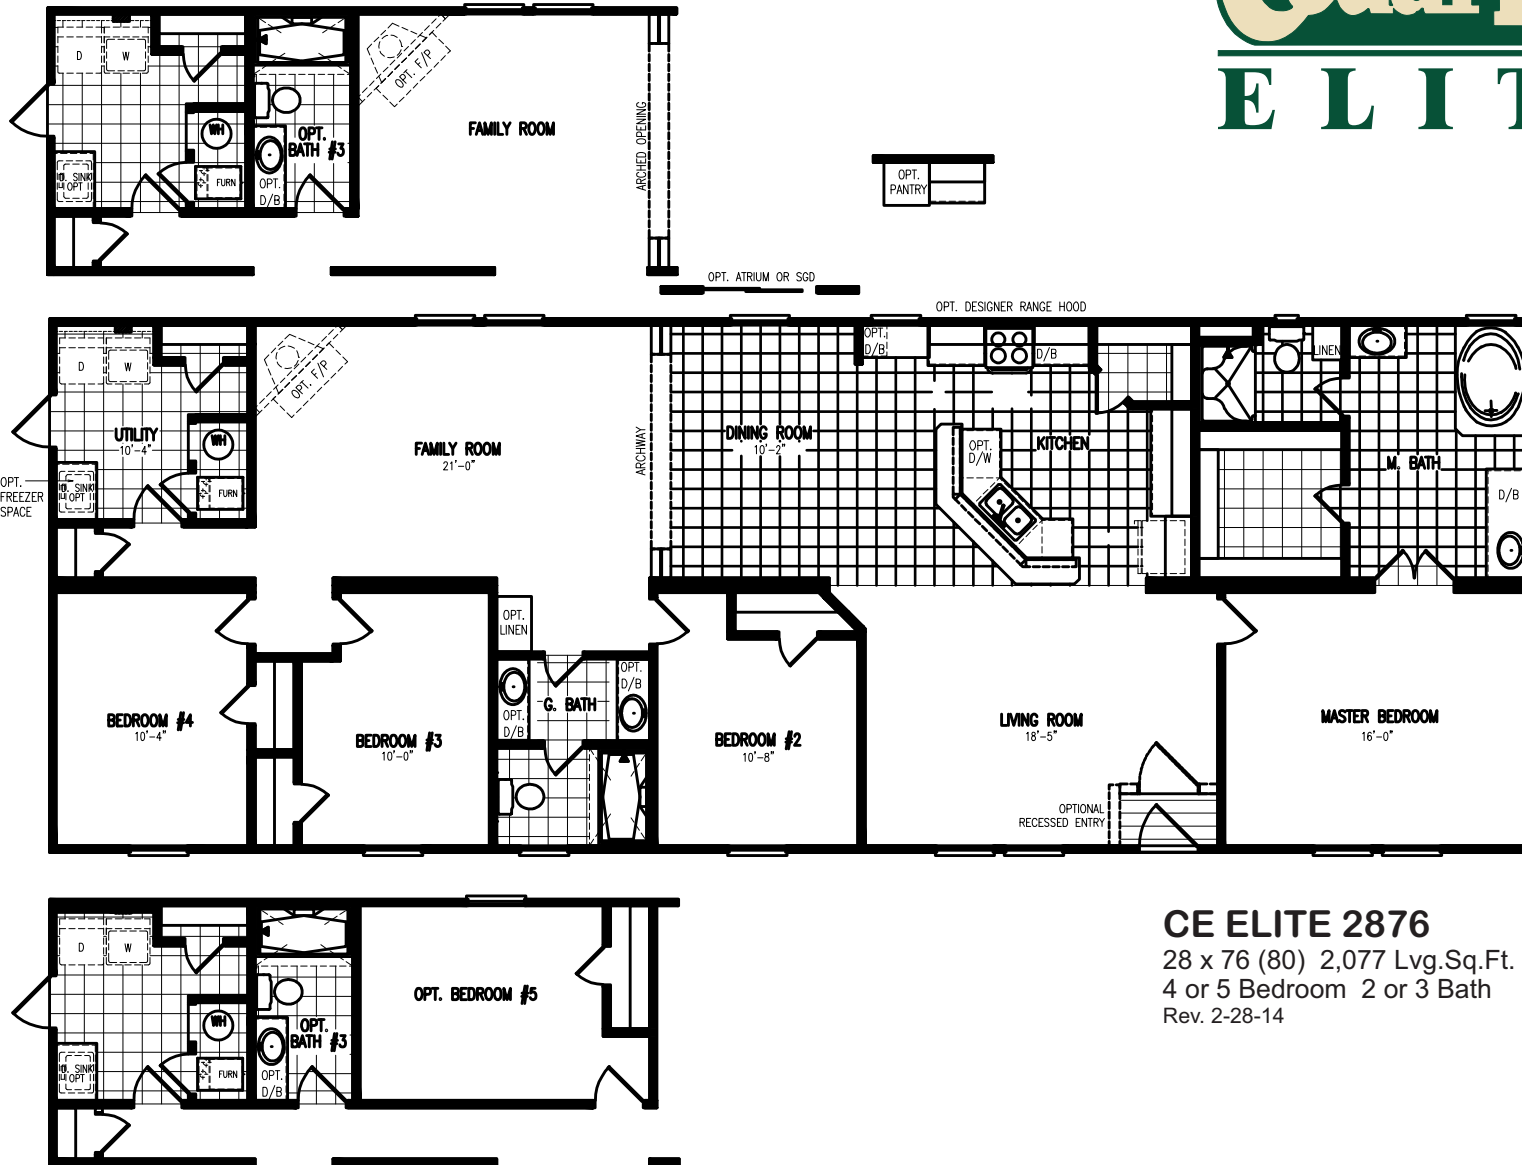

Cedar Ridge

ELITE

CE ELITE 2876
 28 x 76 (80) 2,077 Lvg.Sq.Ft.
 4 or 5 Bedroom 2 or 3 Bath
 Rev. 2-28-14

Due to continued improvements and material change, specifications may change without notice