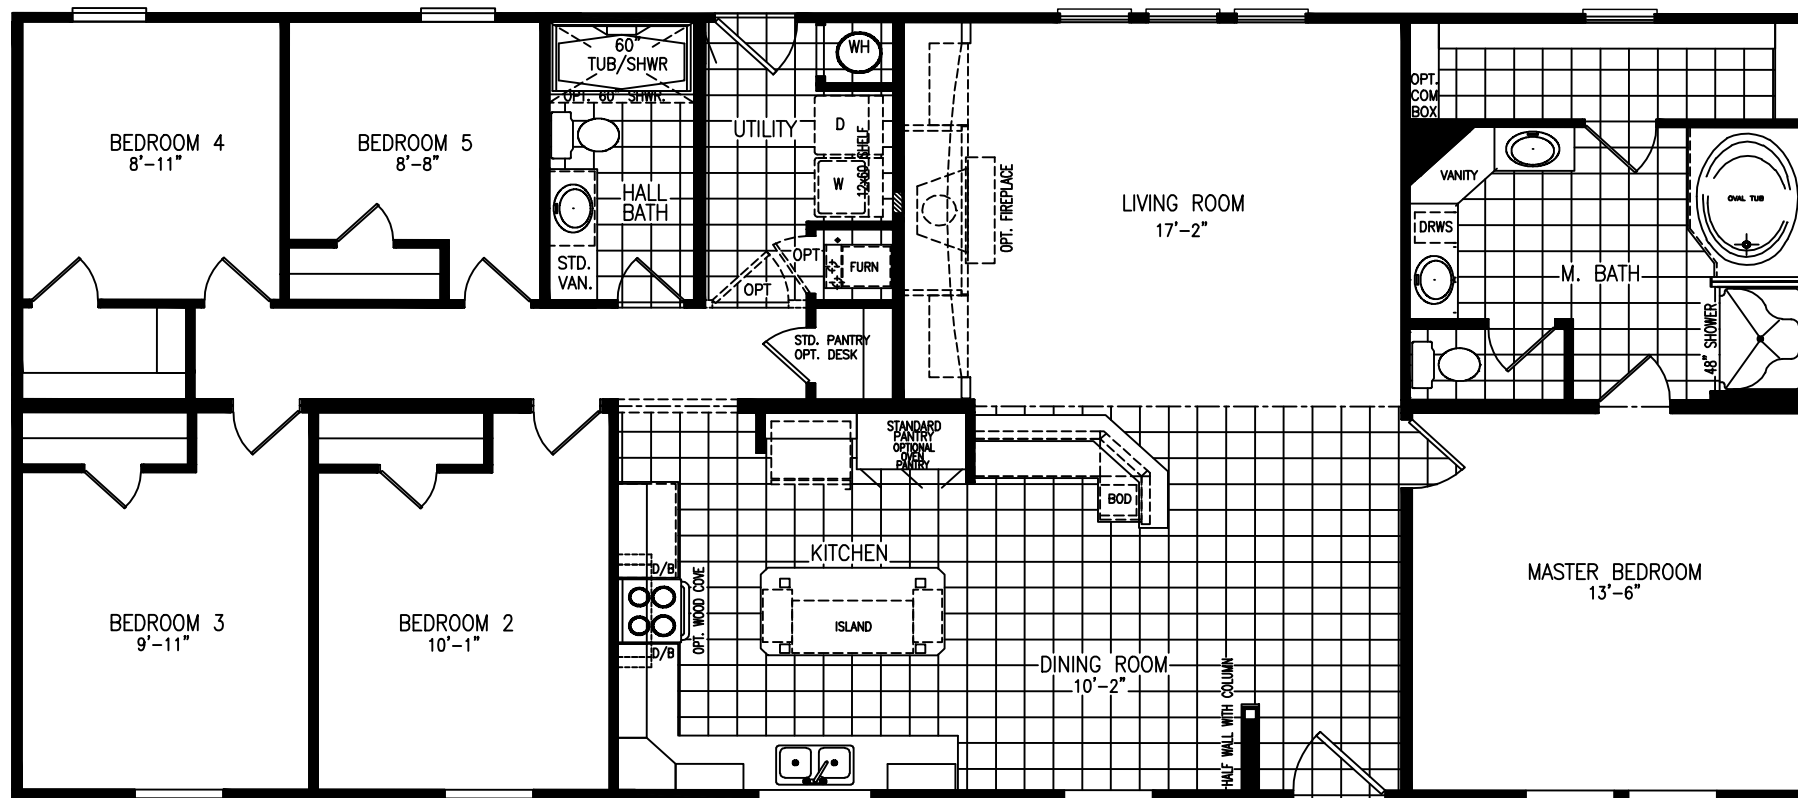

### CR ELITE FLEX 62-5

30 x 60 (66) 1,860 Lvg.Sq.Ft.

5 Bedroom 2 Bath

Due to continued improvements and material change, specifications may change without notice